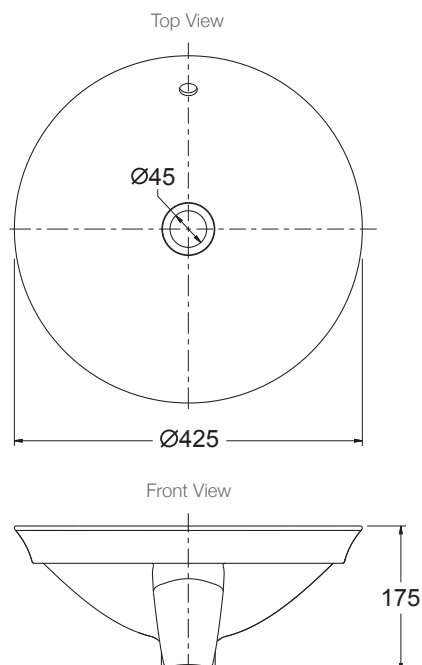

Technical Details

Installation Notes:

- Allow a minimum of 50mm from the wall for easy cleaning.
- A hole for the basin needs to be made in the bench top (please refer to cutting template).
- The basin is fixed to the bench top using the appropriate silicone sealant (not supplied).