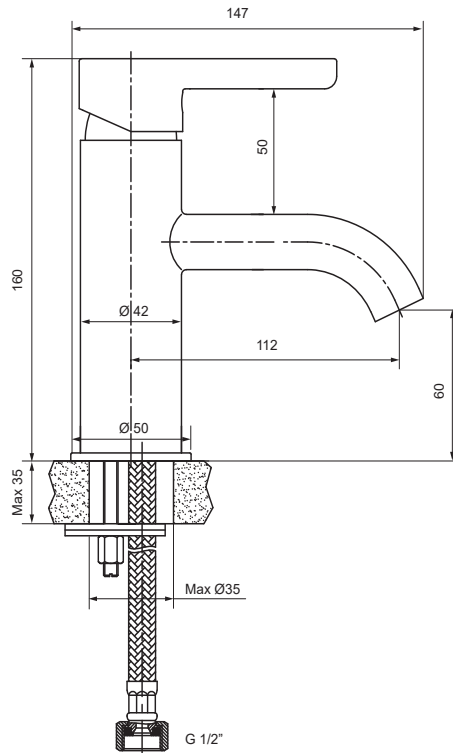

Colour/Finish

Material

Metal construction.

Included Components

- Fitting kit.
- Braided hoses.

MAINS PRESSURE
WELS RATING
(5 Star, 6L / min)

Technical Details

All measurements shown are in millimetres. Sizes are approximate.

Product Codes			
Product	Polished Chrome	Brushed Nickel	Matte Black
Studio Gooseneck Basin Mixer	25922A-4-CP	25922A-4-BN	25922A-4-BL

Trusted in New Zealand Since 1982

New Zealand
133 Diana Drive, Glenfield, Auckland, NZ
PO Box 100-146 NSMC, Auckland, 0745
Ph: 0800 100 382 Fax: 0800 66 44 88
www.Englefield.co.nz