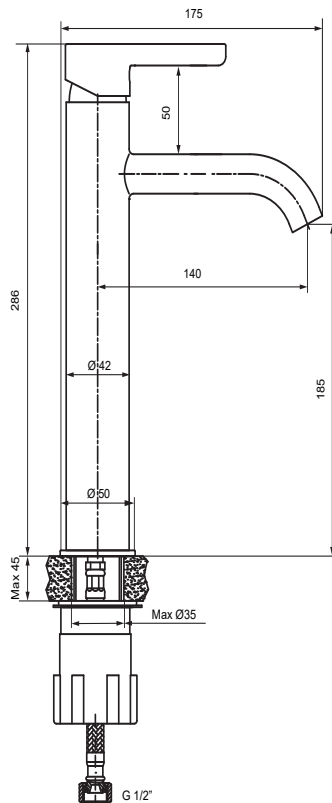

Studio™ Gooseneck Hob Mounted Tall Basin Mixer

This round, geometric tapware range comes in a choice of three finishes and is easy to install.

Features

- Easy to install.
- Hard-wearing finish.
- Suitable for mains pressure.

Colour/Finish

Material

Metal construction.

Included Components

- Fitting kit.
- Braided hoses.

MAINS PRESSURE
WELS RATING
(5 Star, 6L / min)

Technical Details

All measurements shown are in millimetres. Sizes are approximate.

Product Codes			
Product	Polished Chrome	Brushed Nickel	Matte Black
Studio Gooseneck Tall Basin Mixer	25923A-4-CP	25923A-4-BN	25923A-4-BL

Trusted in New Zealand Since 1982

New Zealand
133 Diana Drive, Glenfield, Auckland, NZ
PO Box 100-146 NSMC, Auckland, 0745
Ph: 0800 100 382 Fax: 0800 66 44 88
www.Englefield.co.nz