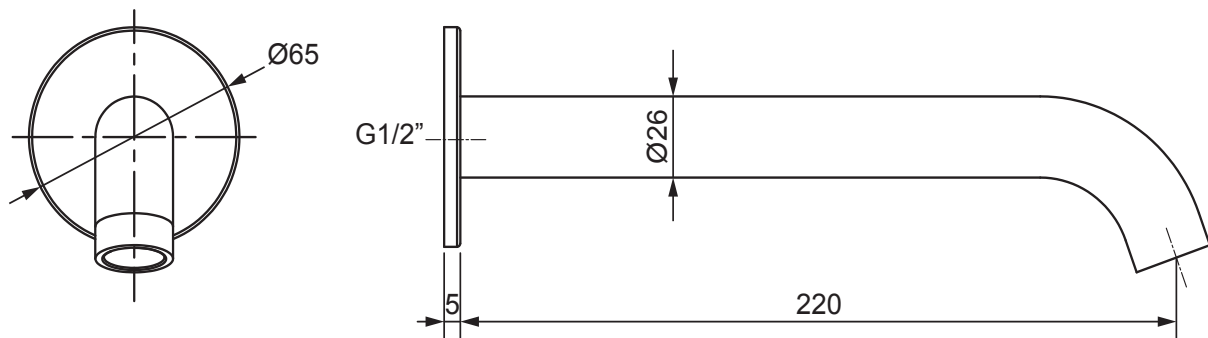

Studio™ Gooseneck Wall Mounted Bath Spout

This round, geometric tapware range comes in a choice of three finishes and is easy to install.

Features

- Easy to install.
- Hard-wearing finish.
- Suitable for mains pressure.

Colour/Finish

Material

Metal construction.

Included Components

- Fitting kit.

Technical Details

All measurements shown are in millimetres. Sizes are approximate.

Product Codes			
Product	Polished Chrome	Brushed Nickel	Matte Black
Studio Gooseneck Basin Mixer	25937A-4-CP	25937A-4-BN	25937A-4-BL